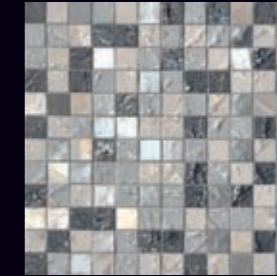

FOUR SEASONS

Mosaico Four Seasons
30x30 - 12"x12"